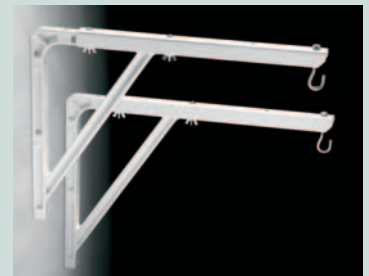

**WALL SCREEN ACCESSORIES**

**Laser Pointers**

The ultimate in presentation convenience. Select from three models.  
 Laser Pointer  
 Blinking Laser Pointer  
 Jumbo Laser Pointer

**Pull Rod**

Reach pull bail on screens mounted out of reach with this handy accessory. 38" long.

**Tilt Lock**

Eliminates keystone when screen is tied back to removable hook which is magnetically attached to metal mounting plate with adhesive back.

**Mounting Brackets**

Use for convenient mounting to extend screen from wall to avoid obstacles such as chalkboards.

Model No. 6 extends screen from wall 6". Non-adjustable.

Model No.11 extends screen from wall 10" or 14". Non-adjustable.

Model No.23 adjusts for 14-1/2"-24".

**T-Bar Scissor Clips**

Use for attaching screens easily and without tools to dropped ceiling type "T" rails. Available in black or white.